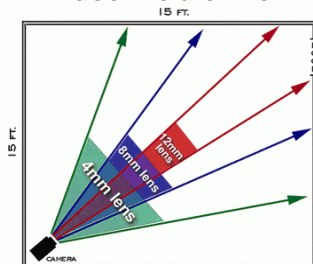

Sonitrol's Indoor/Outdoor Standard Dome Camera

High resolution day or night

- Sonitrol offers a high-resolution camera with Sony® technology that can be used in a majority of indoor & outdoor applications
- The varifocal lens gives you flexibility to adjust the “field of view” to get the perfect picture. It is also tri-axis so it can easily mount on a ceiling or a wall.
- The day/night capability enables the camera to see during the day in full color and in lower light conditions in black & white

Model	Sonitrol Dome Camera	Comments
Part	SONCAM-FLEX	Sonitrol part number
Image Device	1/3" Interline Sony® Super HAD CCD	Sony ® technology for quality & reliability
Picture Element	768 (H) X 494 (V)	Excellent image quality
Resolution (color)	550 TVL	High Resolution (it is over 480TVL)
Minimum Illumination	True Day/Night - .1 lux color; .002 lux B&W	Able to see in full color and in lower light conditions
Signal to Noise	>50dB	Minimal signal noise
Optical	Lens: 3.3 - 12mm; Varifocal; auto iris	Can manually zoom from wide angle to telephoto
Backlight Compensation	Yes - center window; off selectable	Filters out sharp background lighting
White Balance	Auto sensing	Can compensate for indoor/outdoor lighting
Auto Gain Control	Auto	Automatically adjusts for low light conditions
Synchronization	Internal	Allows to sync multi-cameras to DVR/monitor
Dome Construction	Indoor/Outdoor; Aluminum; Vandal resistant	Vandal and weather resistant features
Mounting	Wall or ceiling; flush / surface mount incl	Can be installed as flush or surface mount
Power	DC 12V OR AC 24V	Works with multiple input power types
Temperature	14° to 113° F	Wide range of optimal operating temperatures
Dimensions	5.63" X 3.94"	Device Size

Indoor field of view

Lens Range: Sign is 60 feet away

3 mm

12 mm